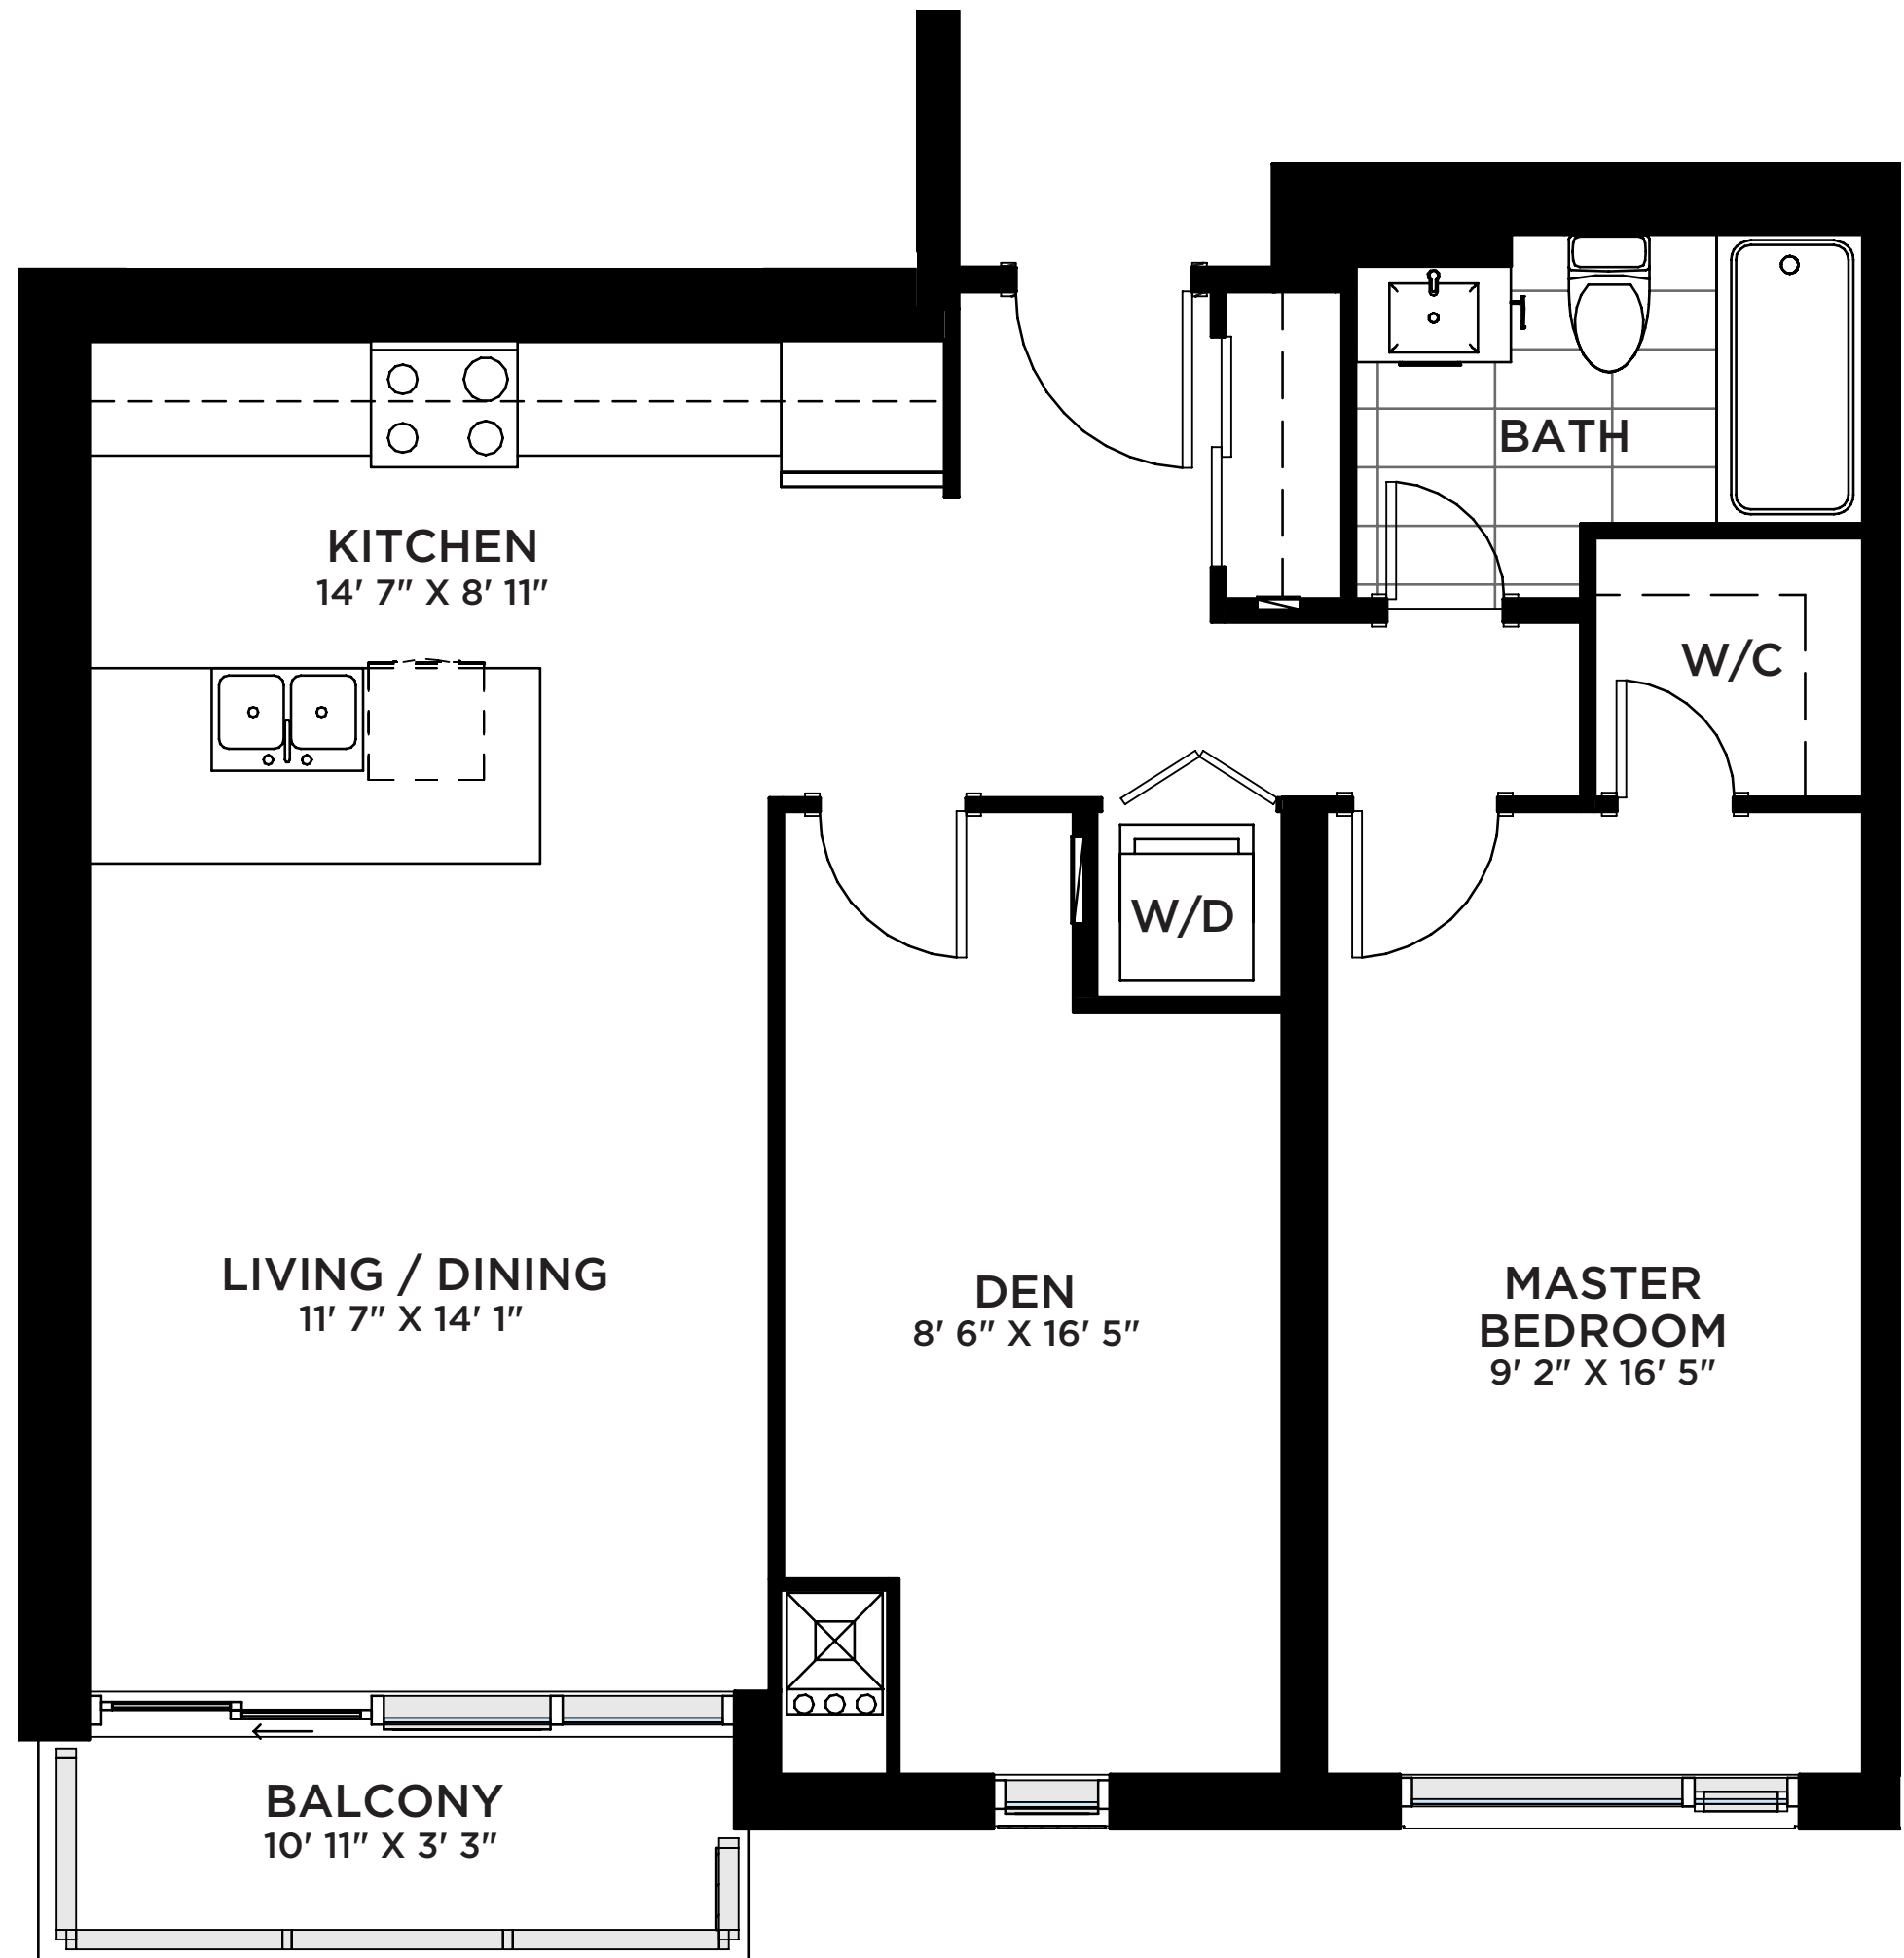

VISION A

1 bedroom + den | 827 sq.ft.

Floors 3-5th & 7-8th

Floors 10th - 12th

Specifications are subject to change without notice. Actual usable space may vary from stated floor area. All room dimensions shown are approximate. All renderings are artist's concept. E. & O. E.