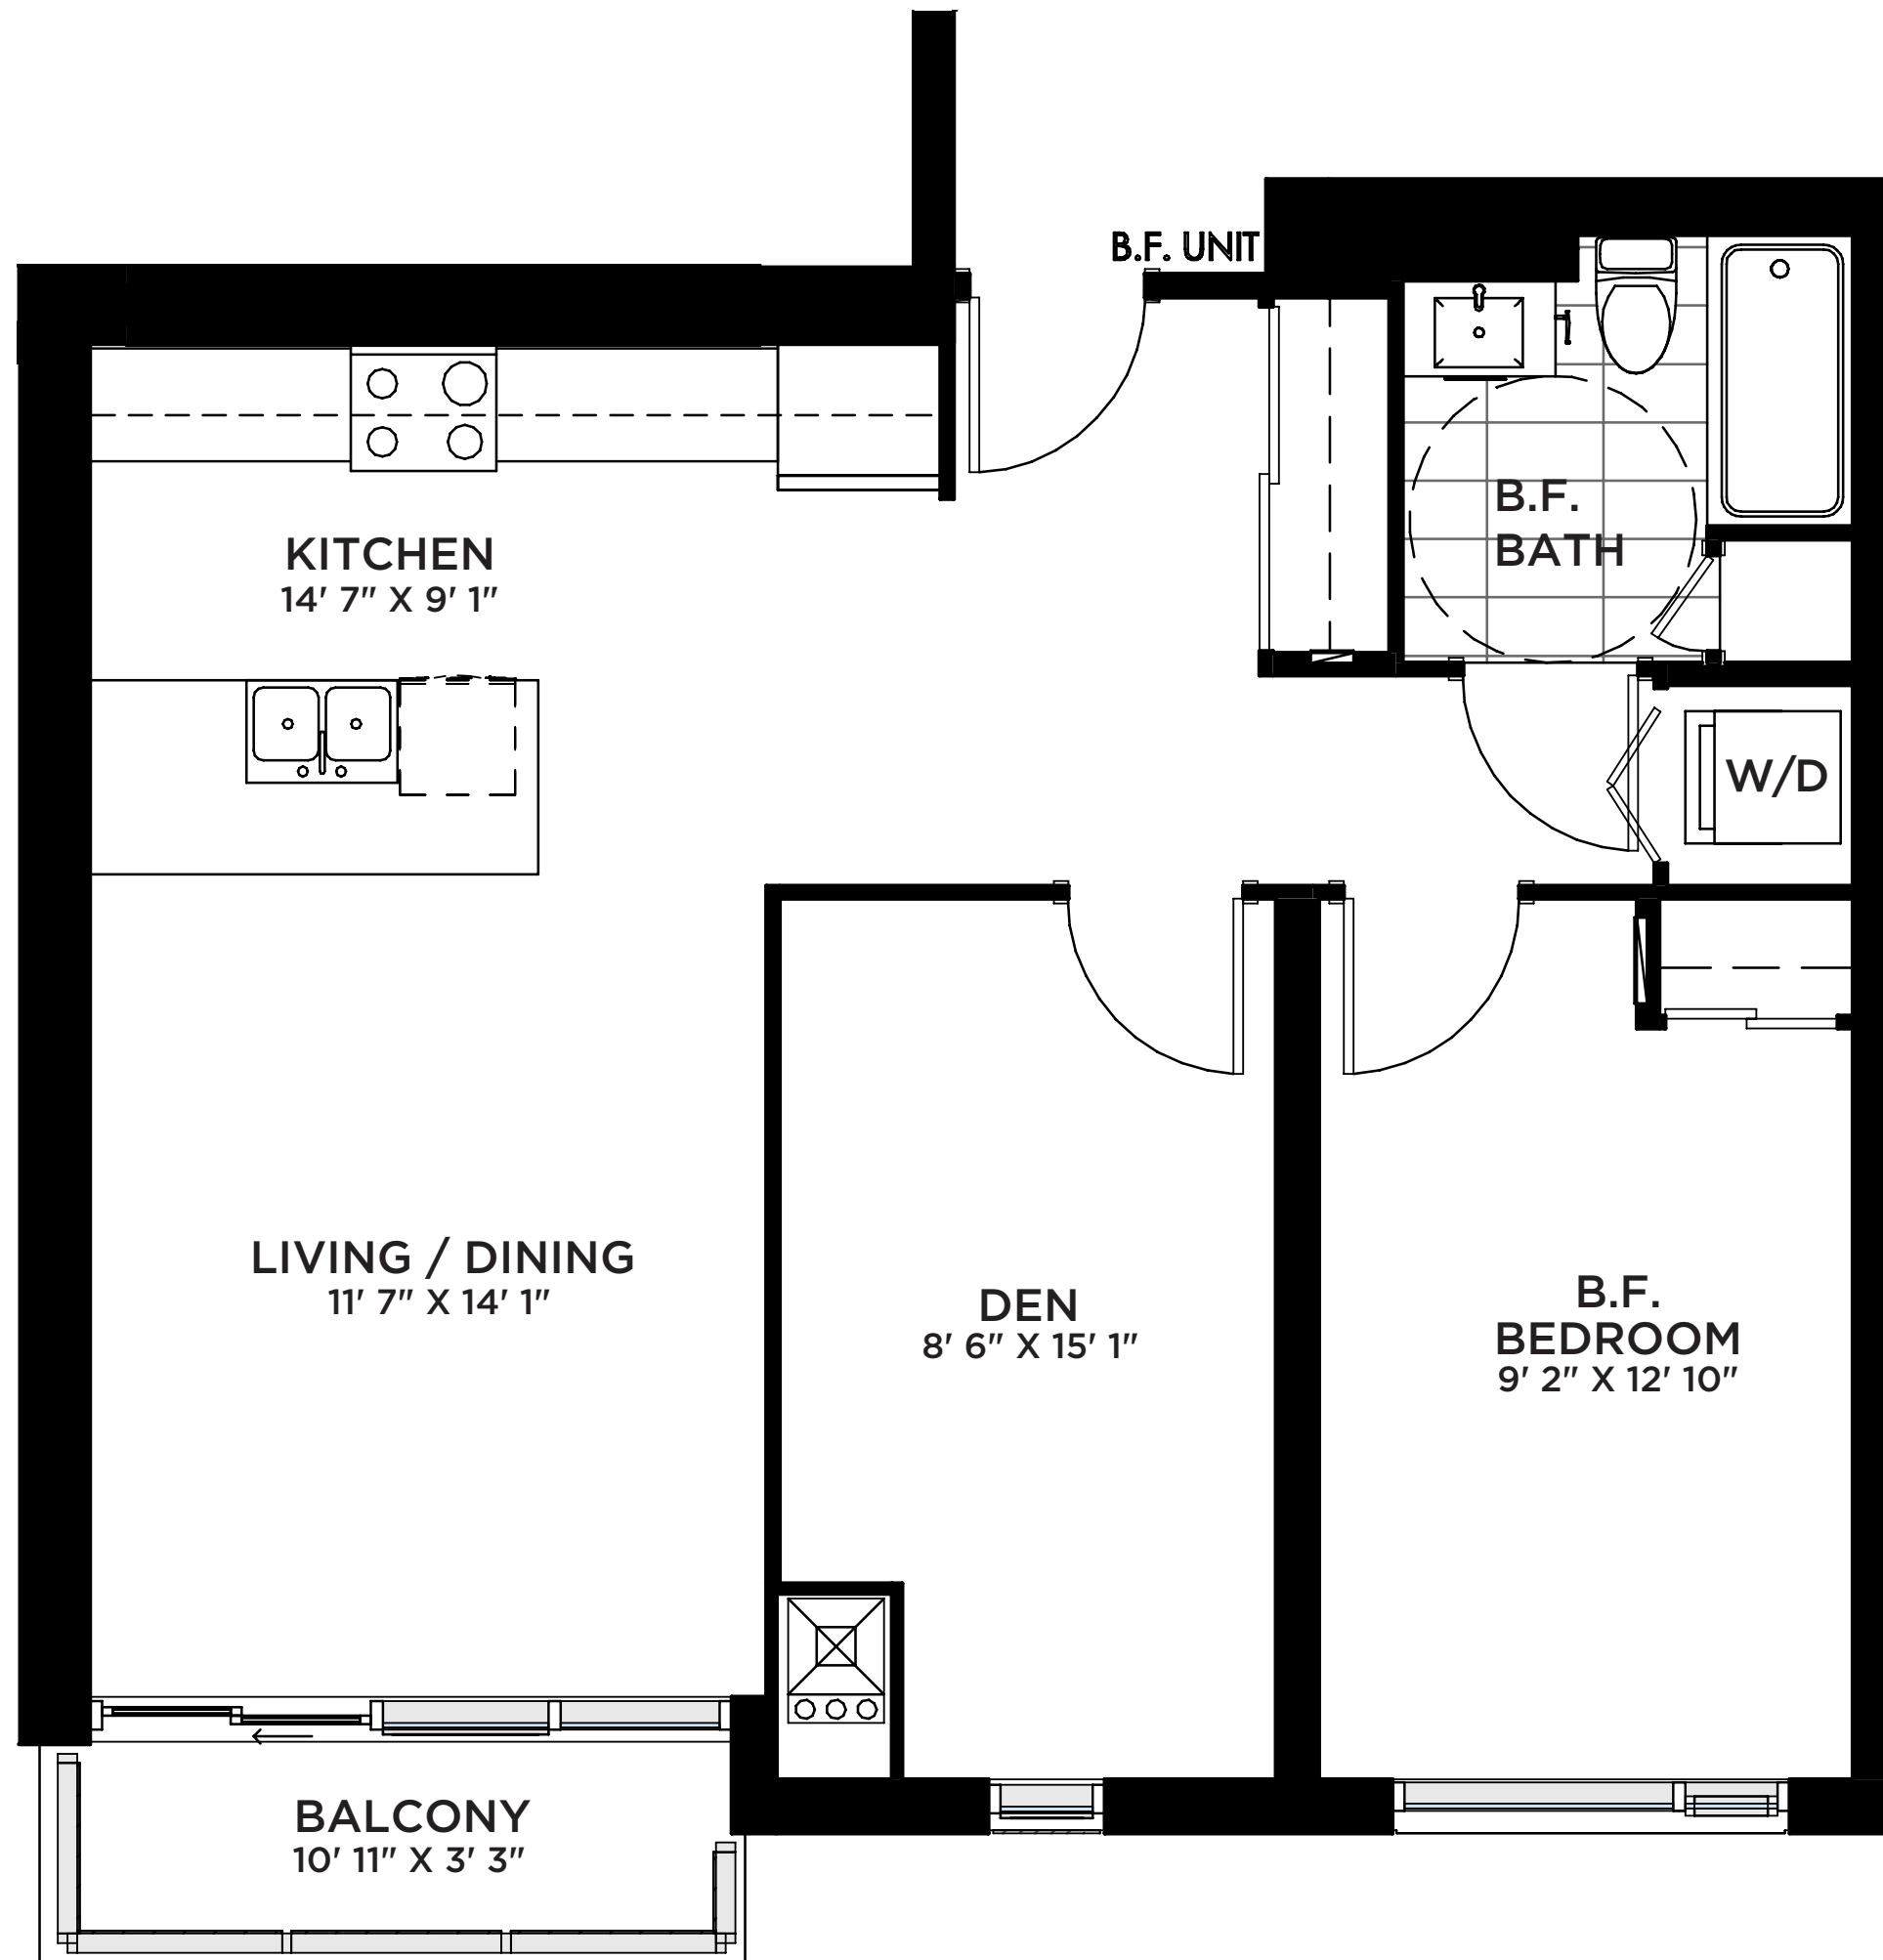

# EB Vision A

1 bedroom + den | 827 sq.ft.

Floors 2nd, 6th & 9th

Specifications are subject to change without notice. Actual usable space may vary from stated floor area. All room dimensions shown are approximate. All renderings are artist's concept. E. & O. E.