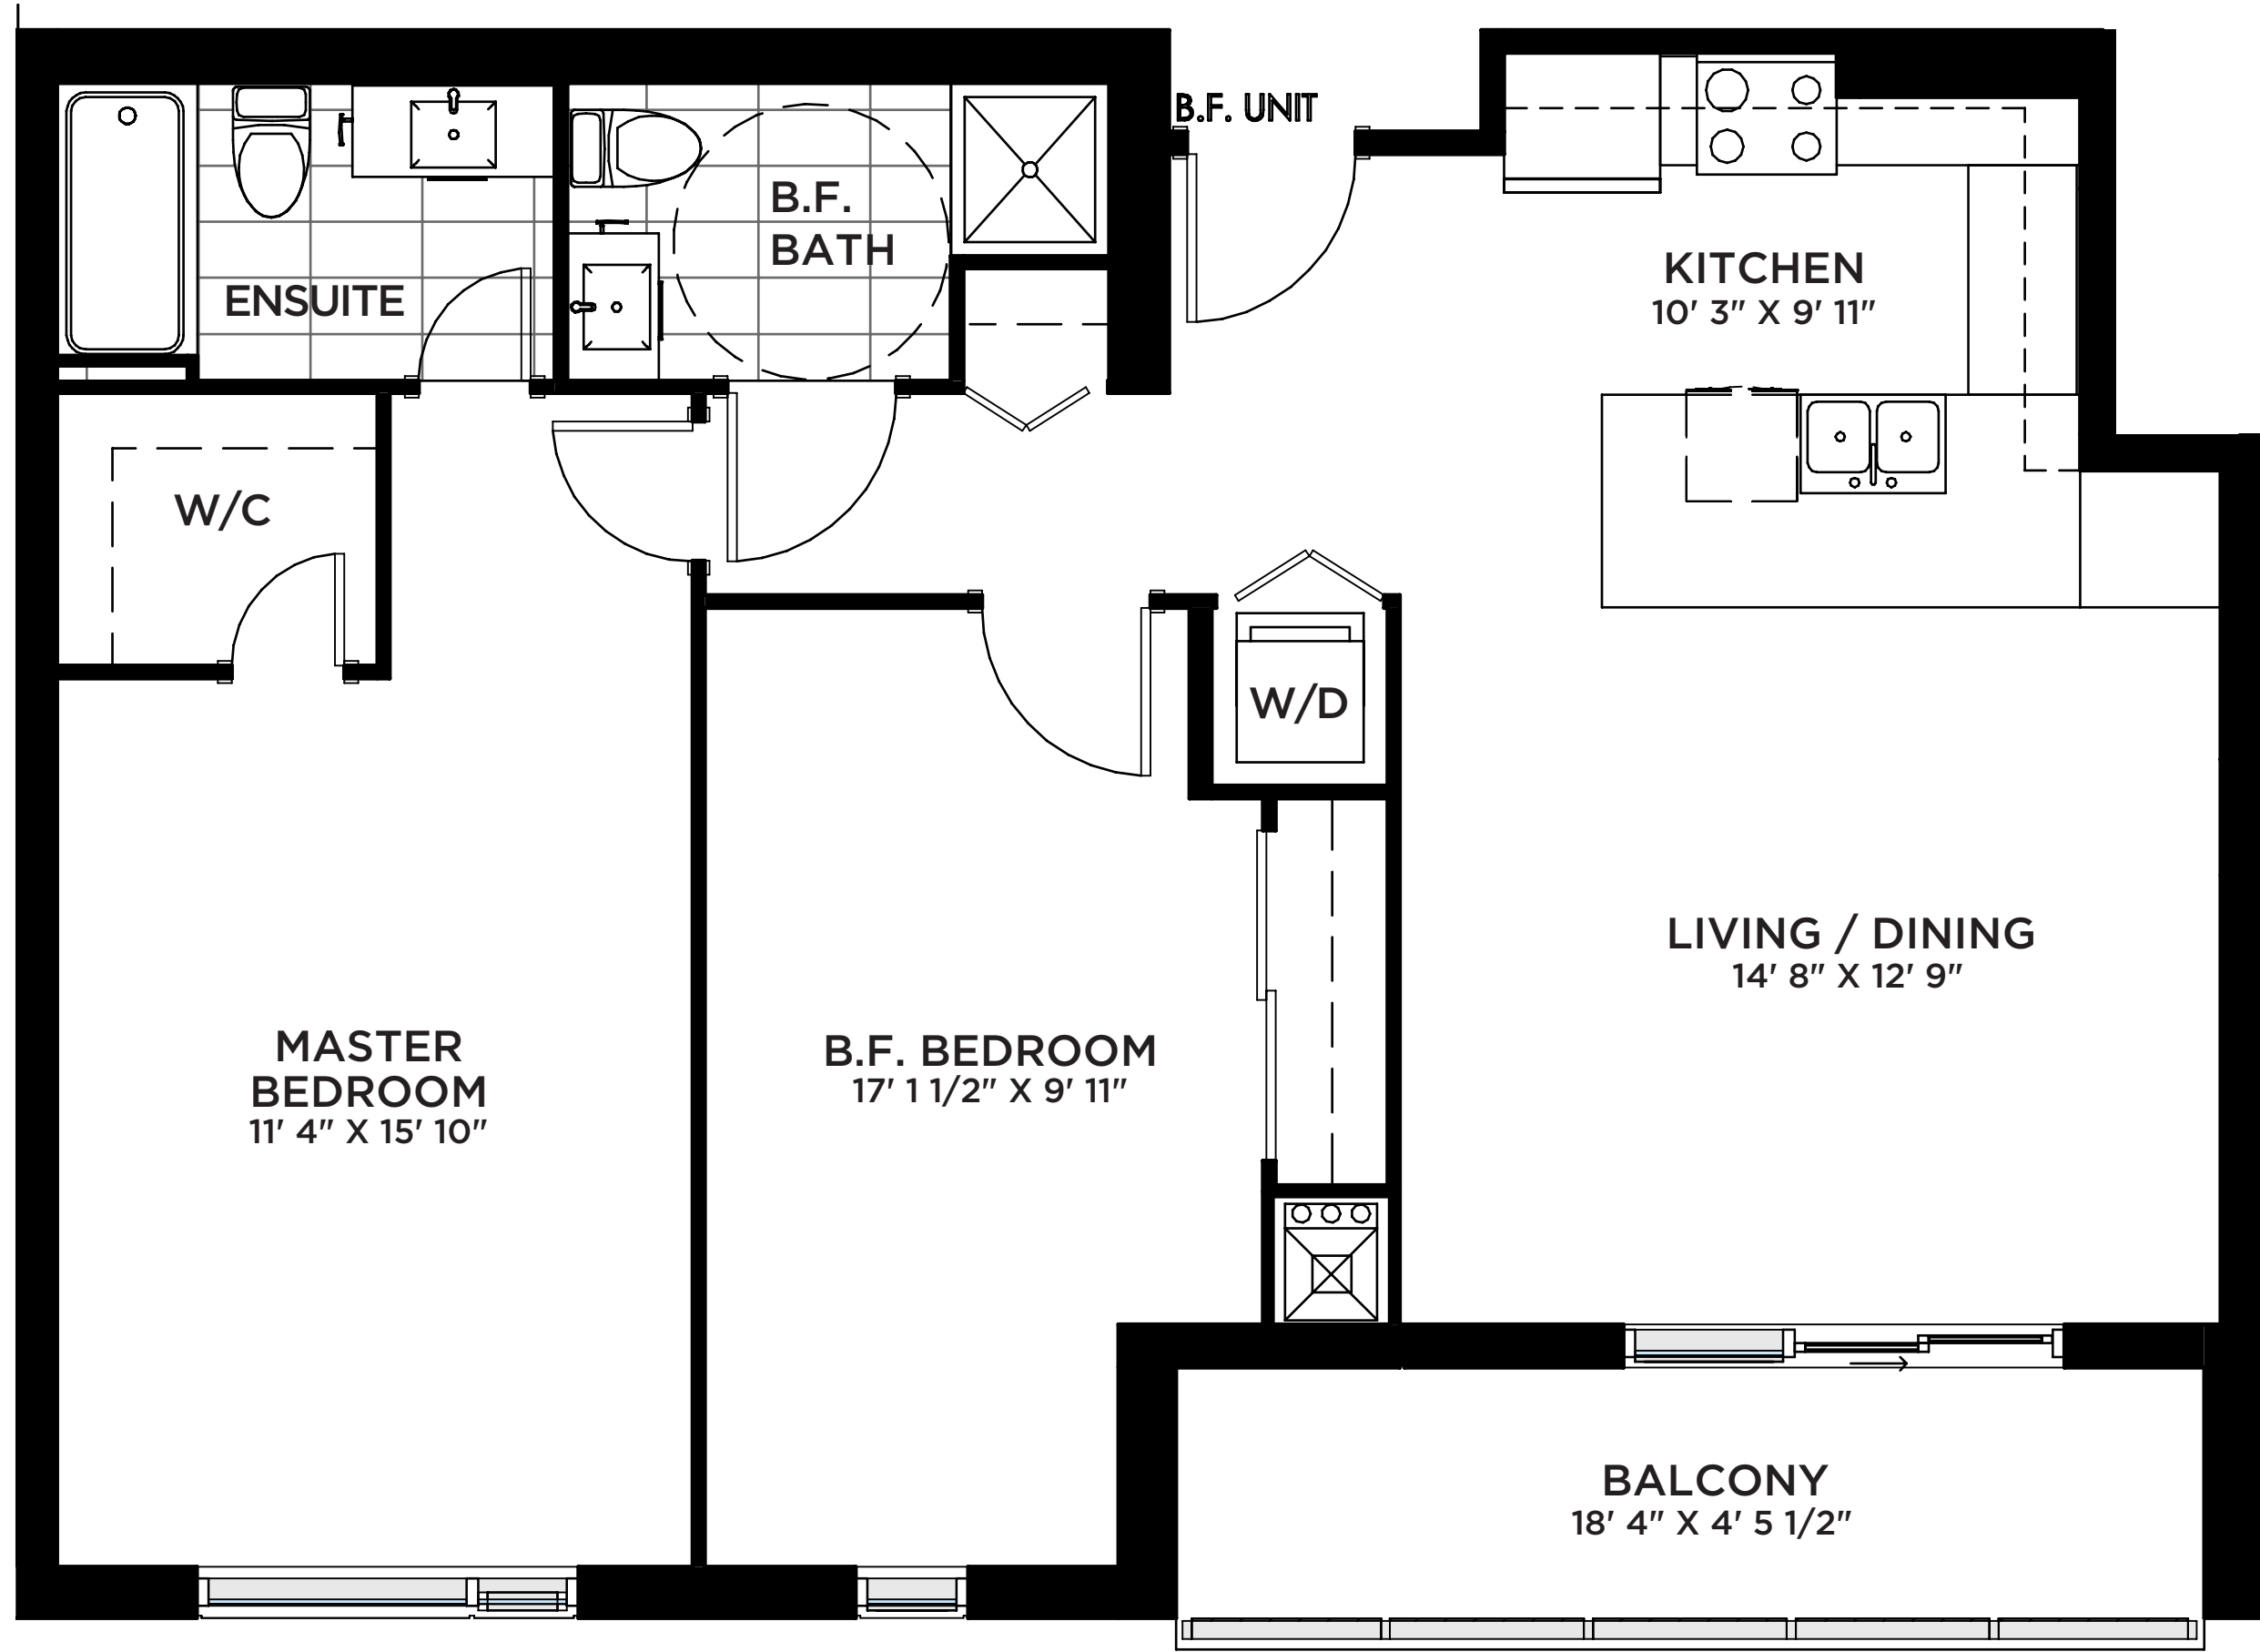

Viewpoint BF

2 bedroom | 994 sq.ft.

Floors 2nd, 6th & 9th

Specifications are subject to change without notice. Actual usable space may vary from stated floor area. All room dimensions shown are approximate. All renderings are artist's concept. E. & O. E.