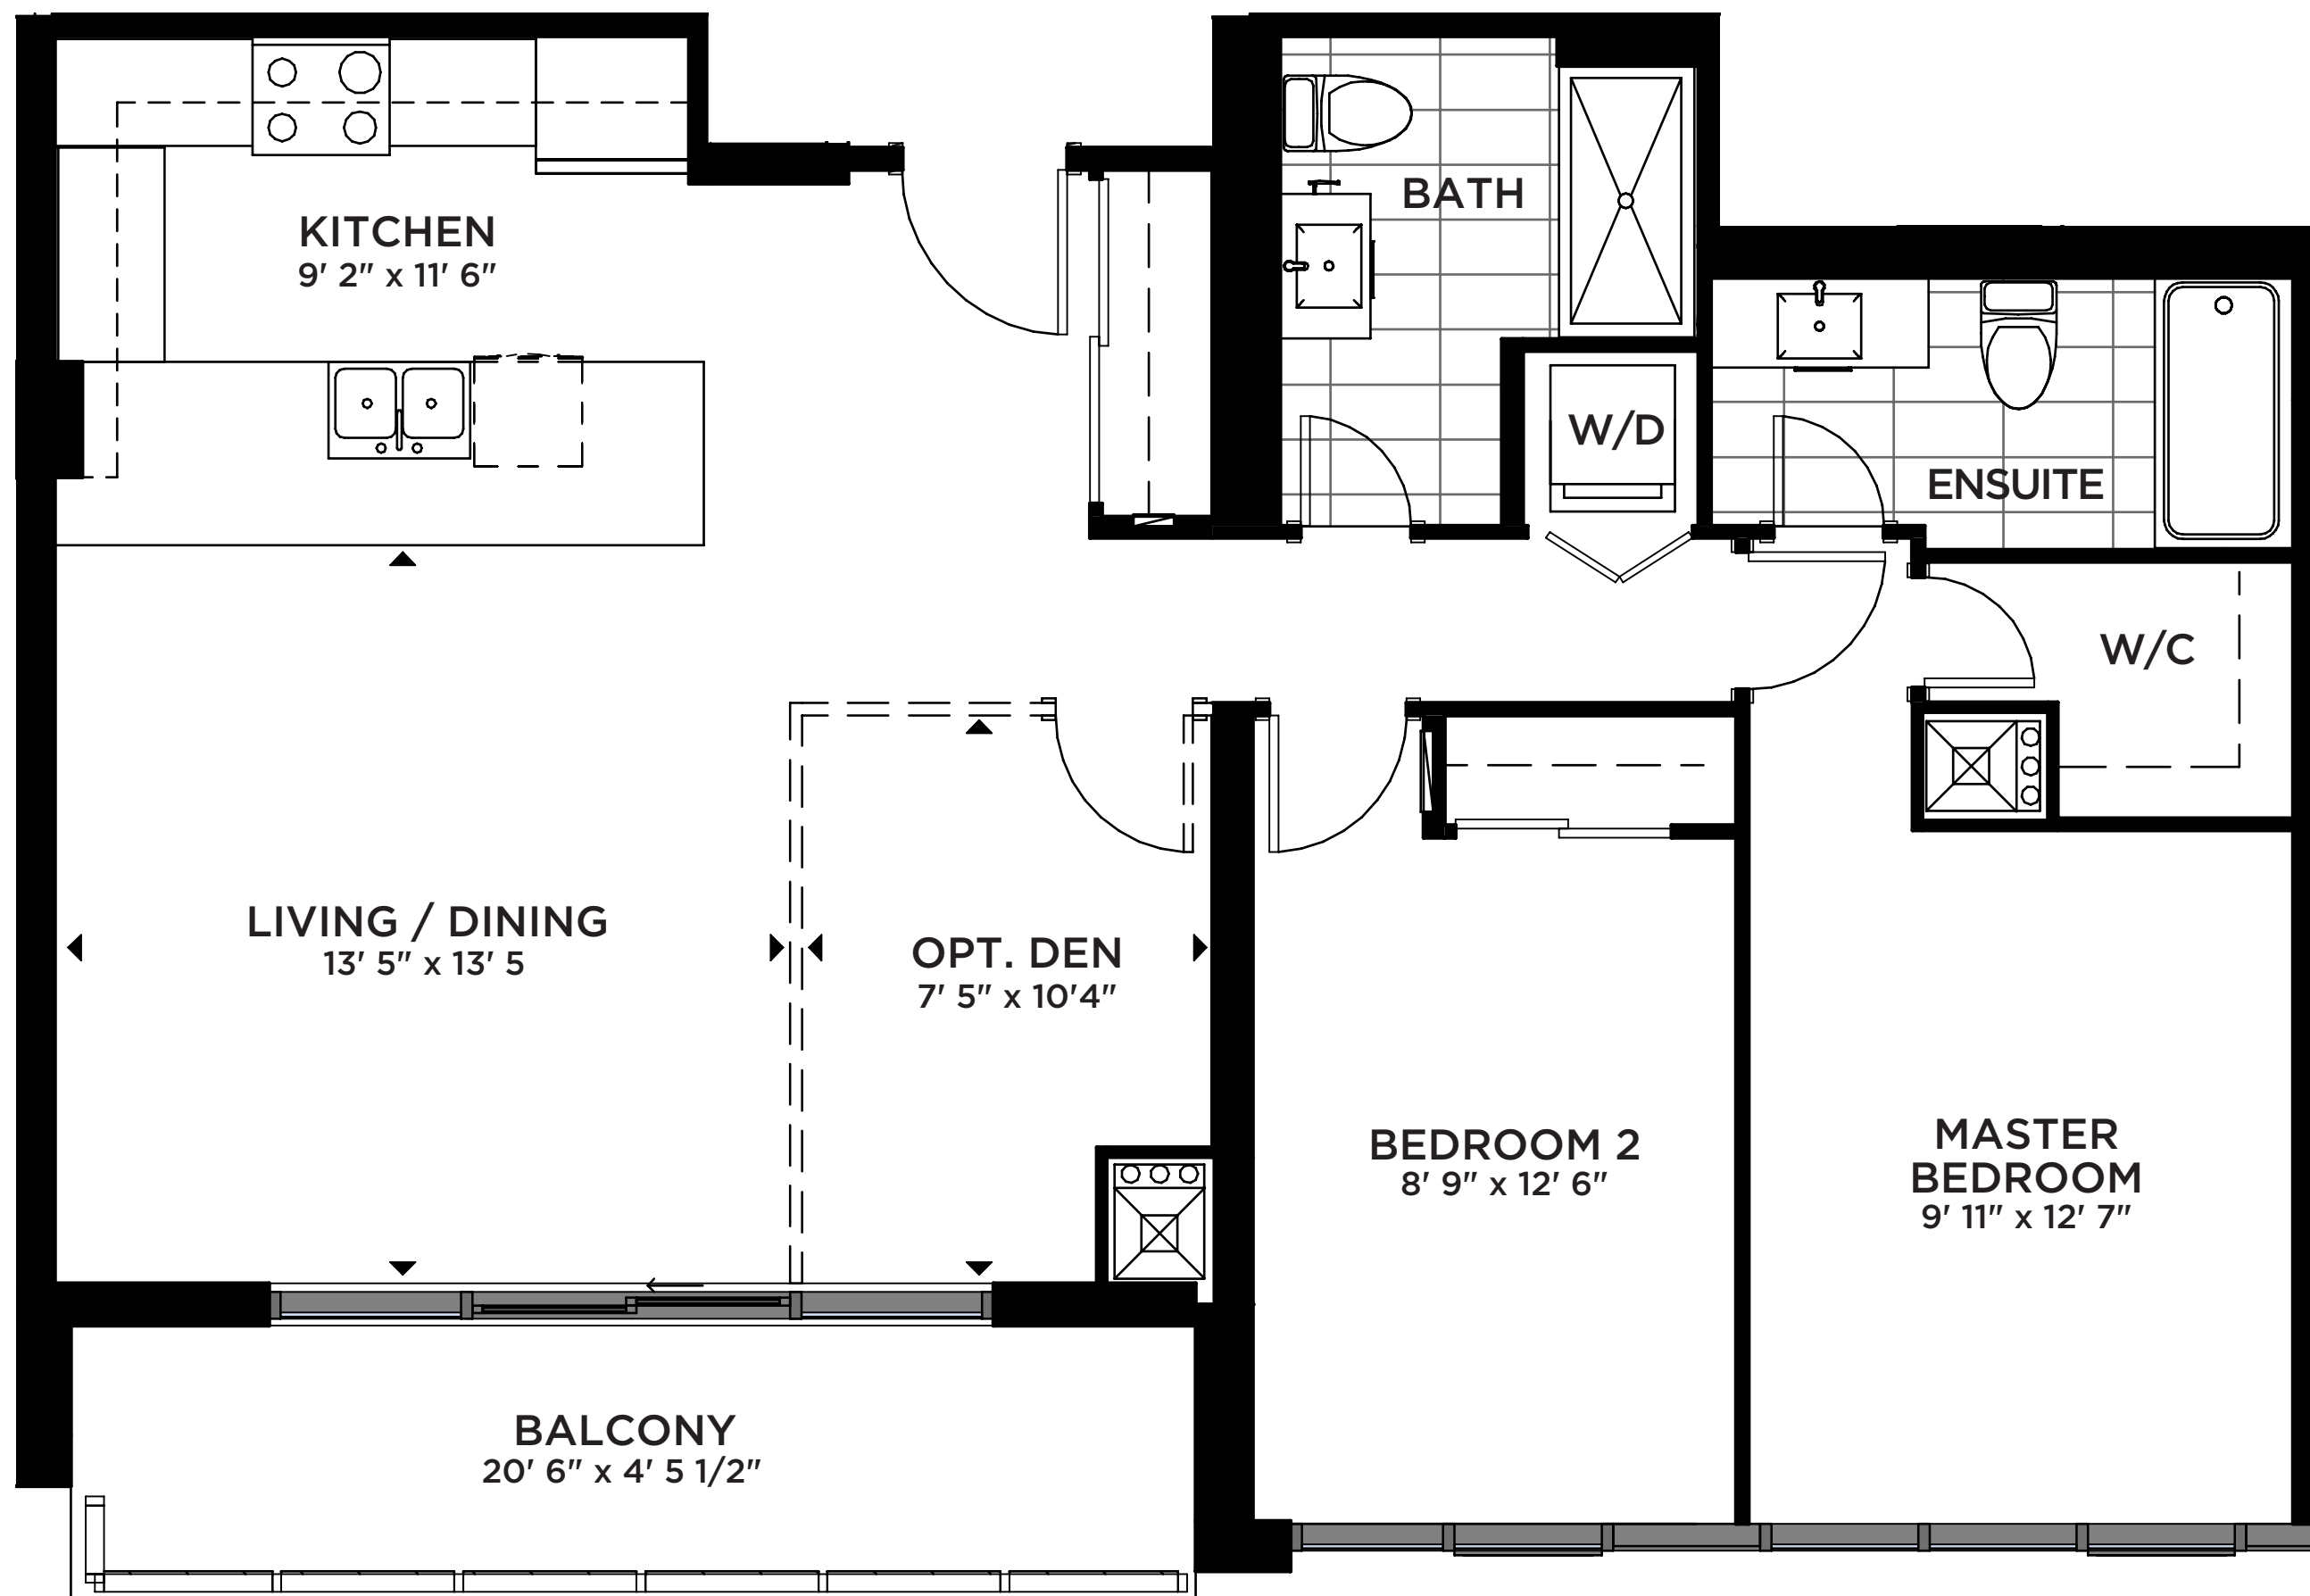

# Vantage

2 bedroom with optional den | 995 sq.ft.

Floors 10th to 12th