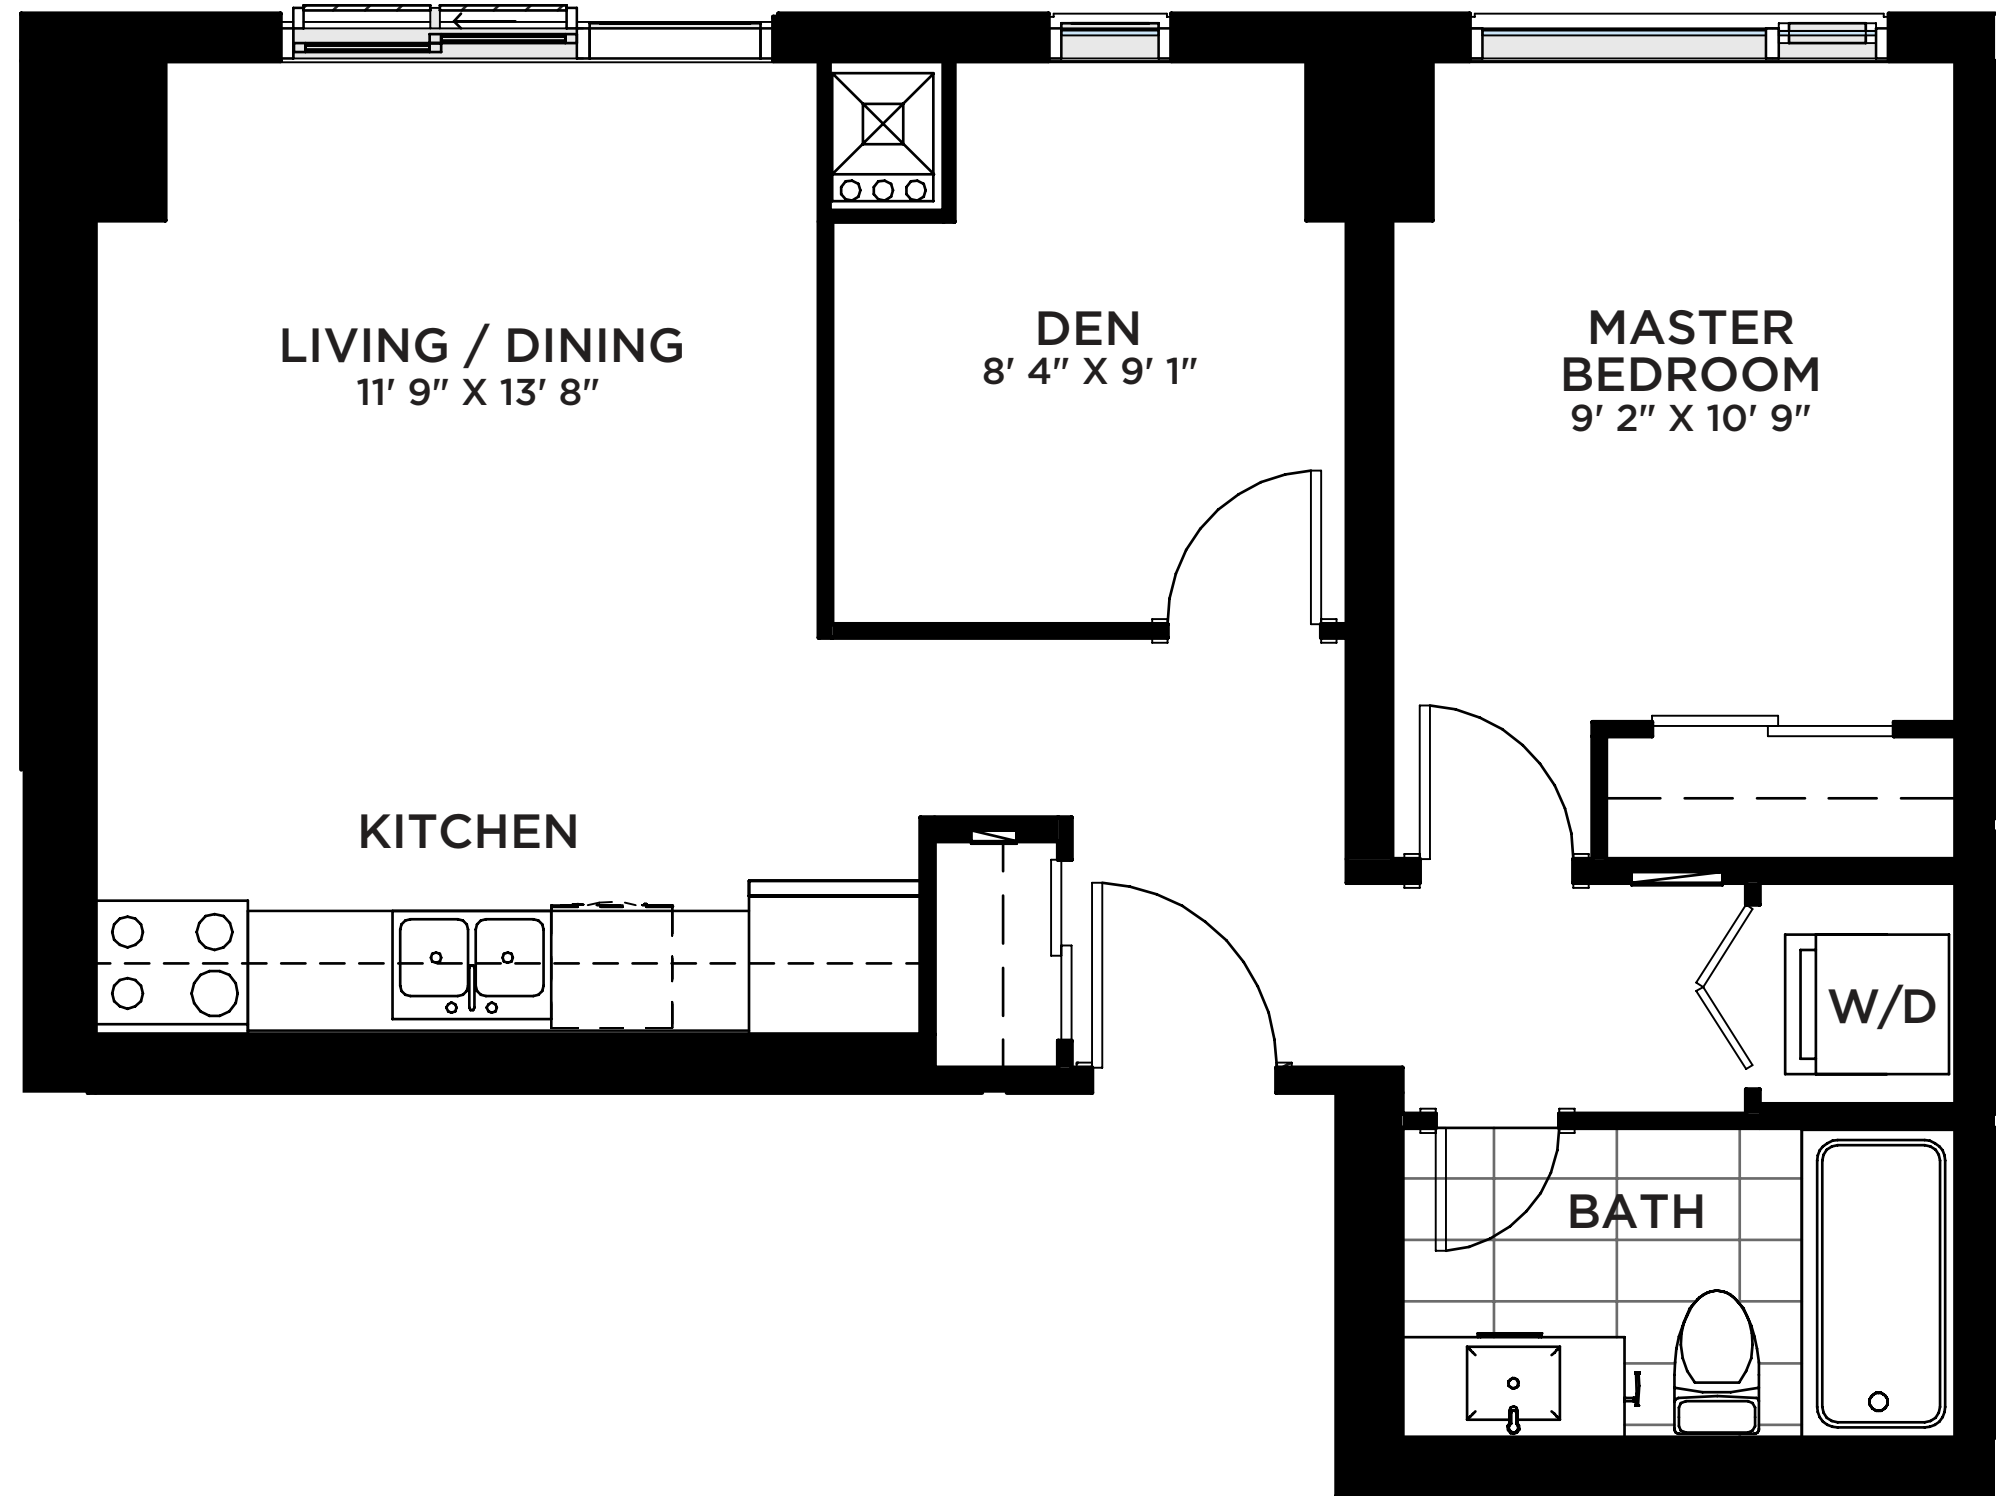

perch

1 bedroom + den | 718 sq.ft.

Ground Floor

Specifications are subject to change without notice. Actual usable space may vary from stated floor area. All room dimensions shown are approximate. All renderings are artist's concept. E. & O. E.