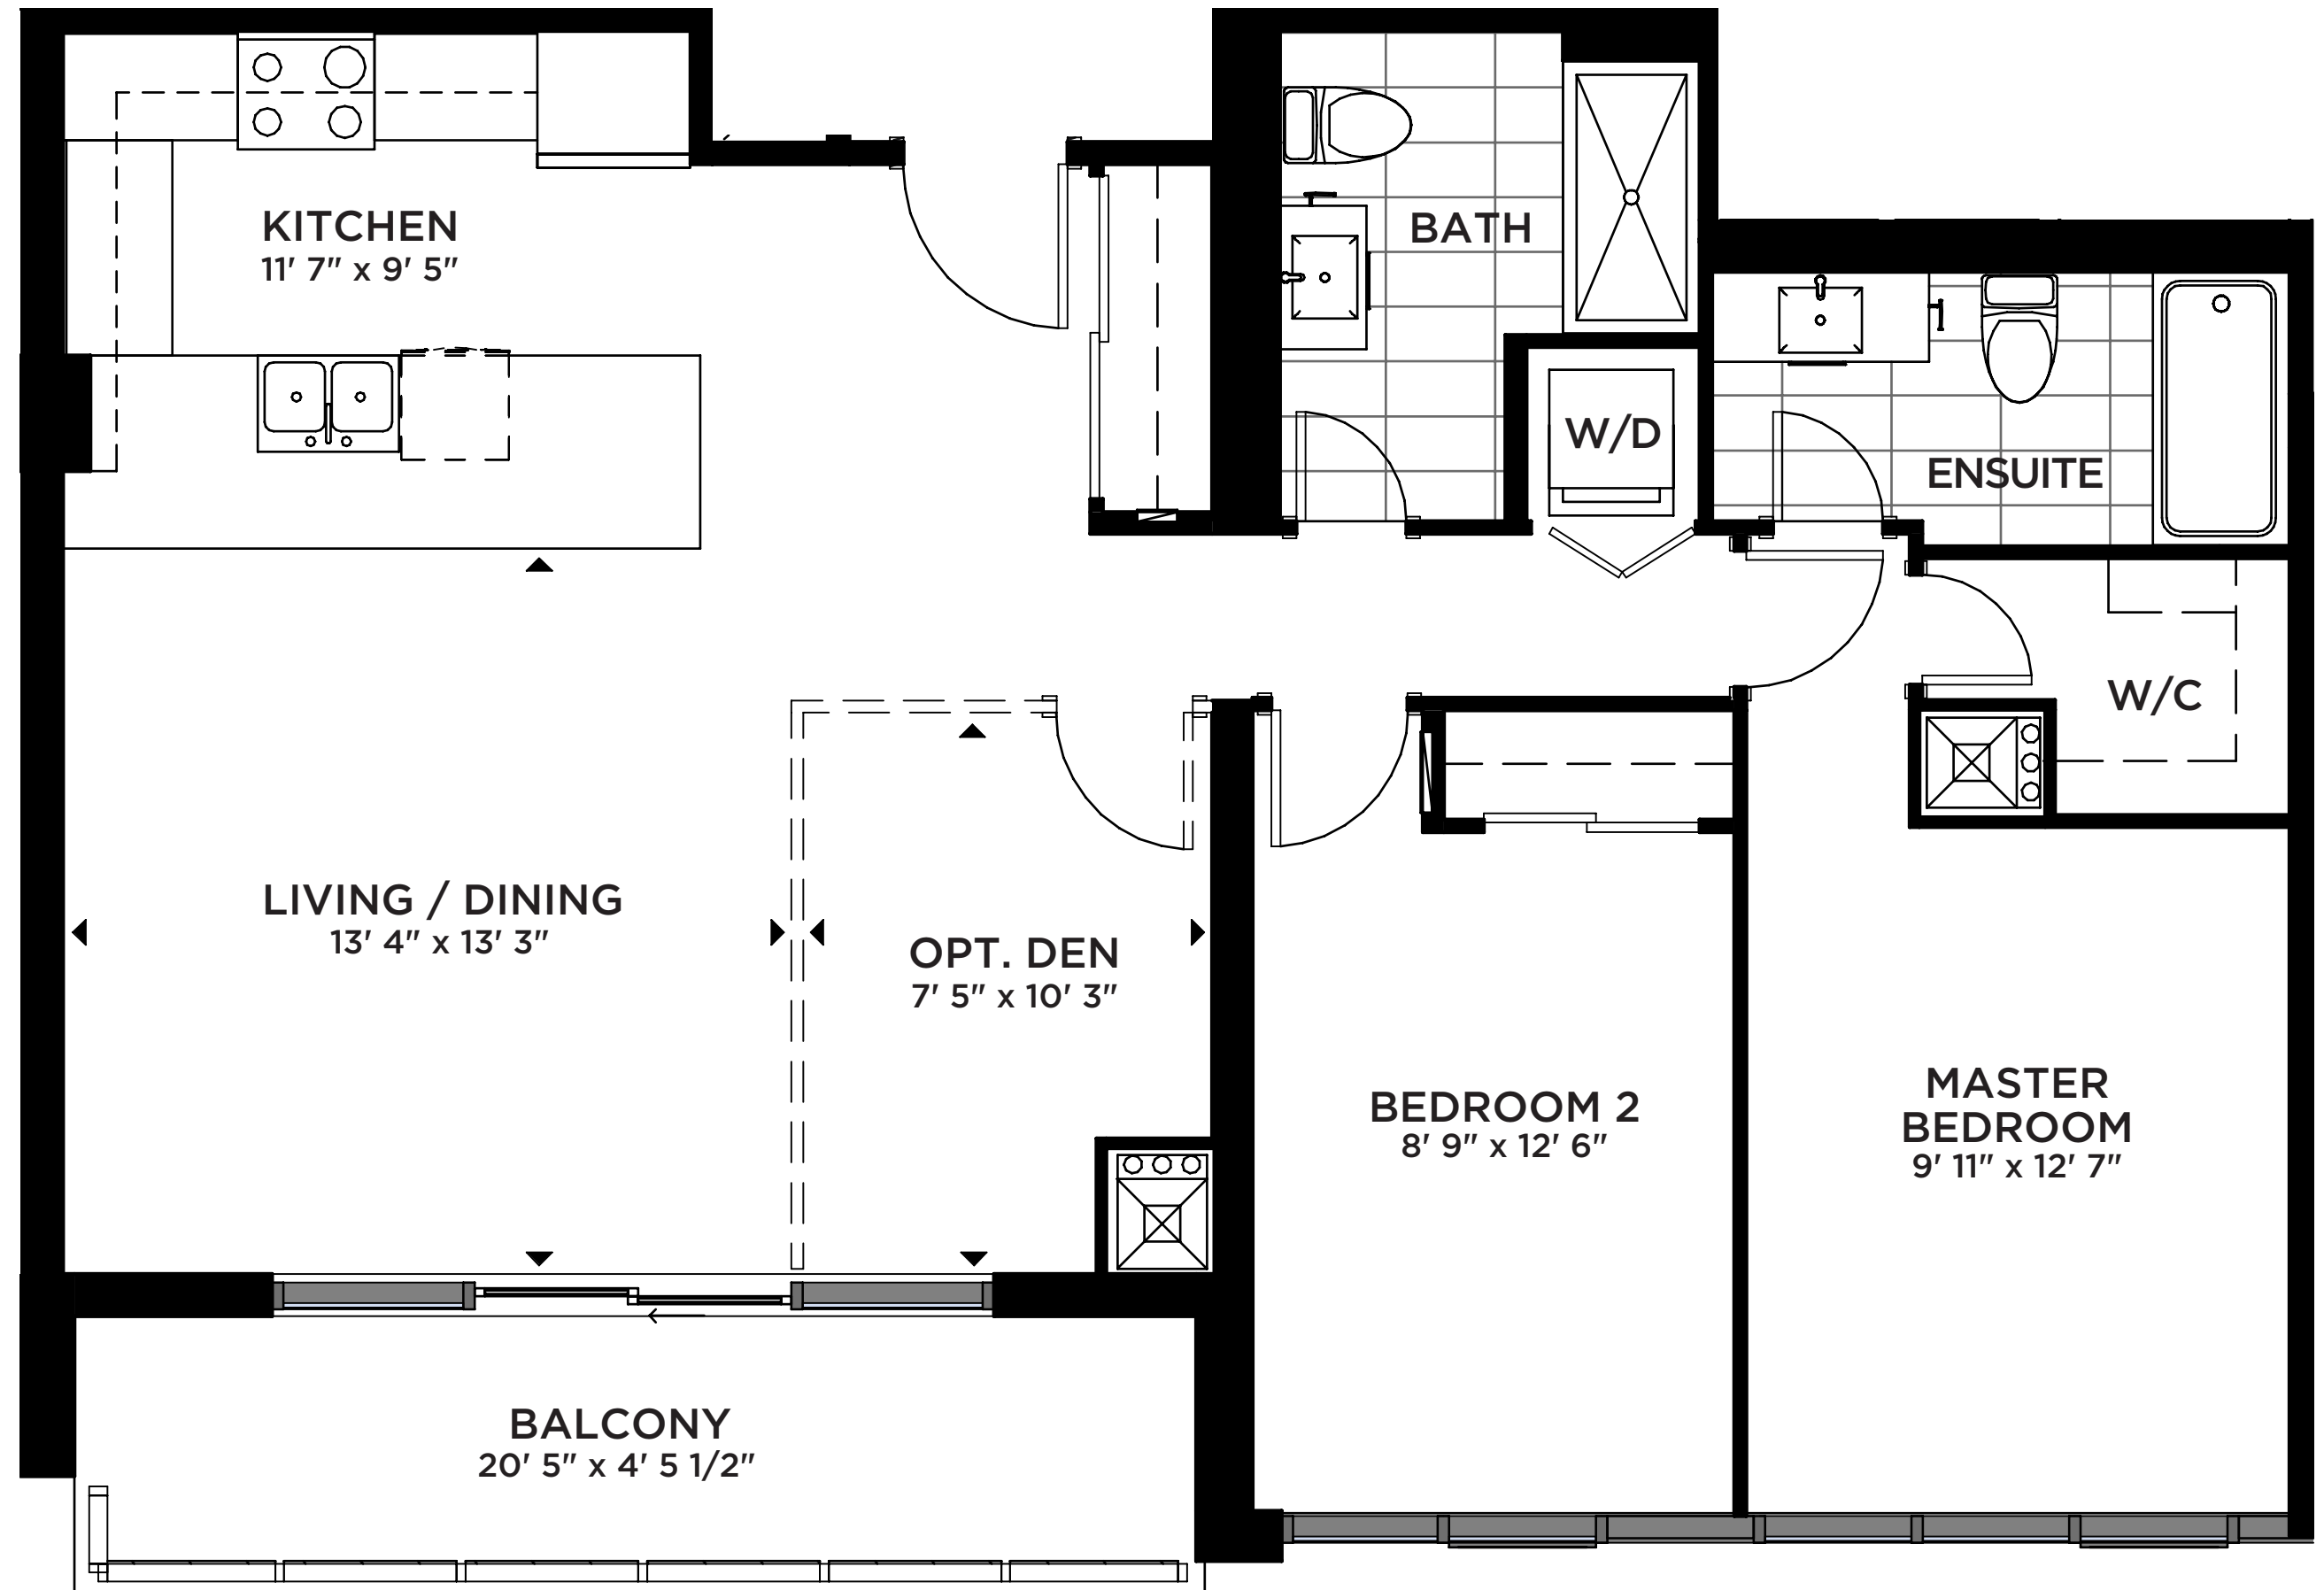

Outlook

2 bedroom with optional den | 996 sq.ft.

Floors 4th to 9th