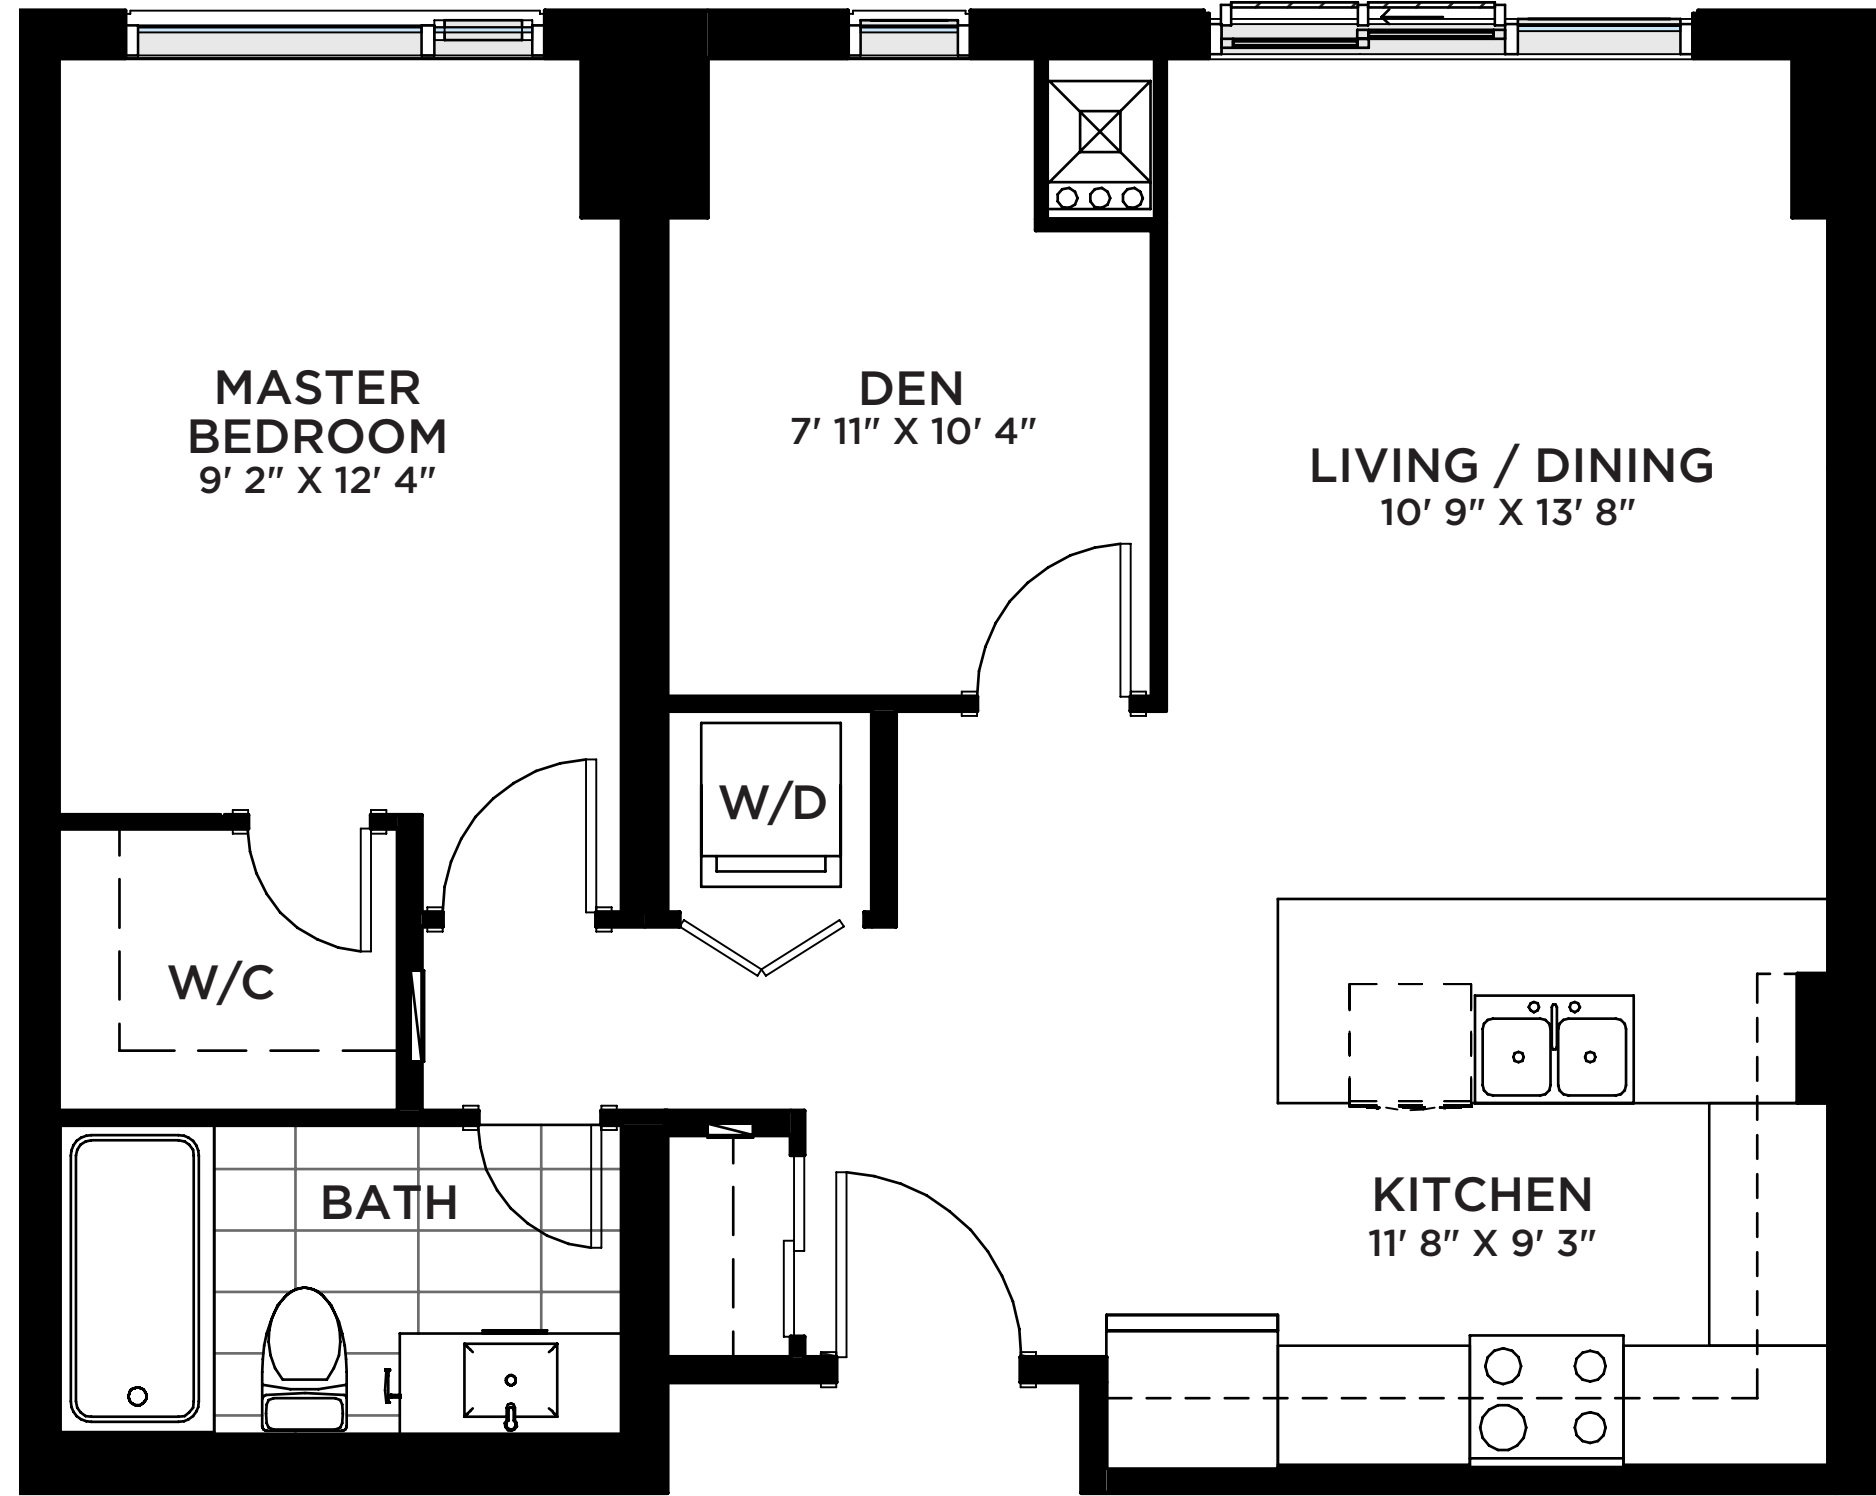

Mirage A

1 bedroom + den | 693 sq.ft.

Ground Floor

Specifications are subject to change without notice. Actual usable space may vary from stated floor area. All room dimensions shown are approximate. All renderings are artist's concept. E. & O. E.