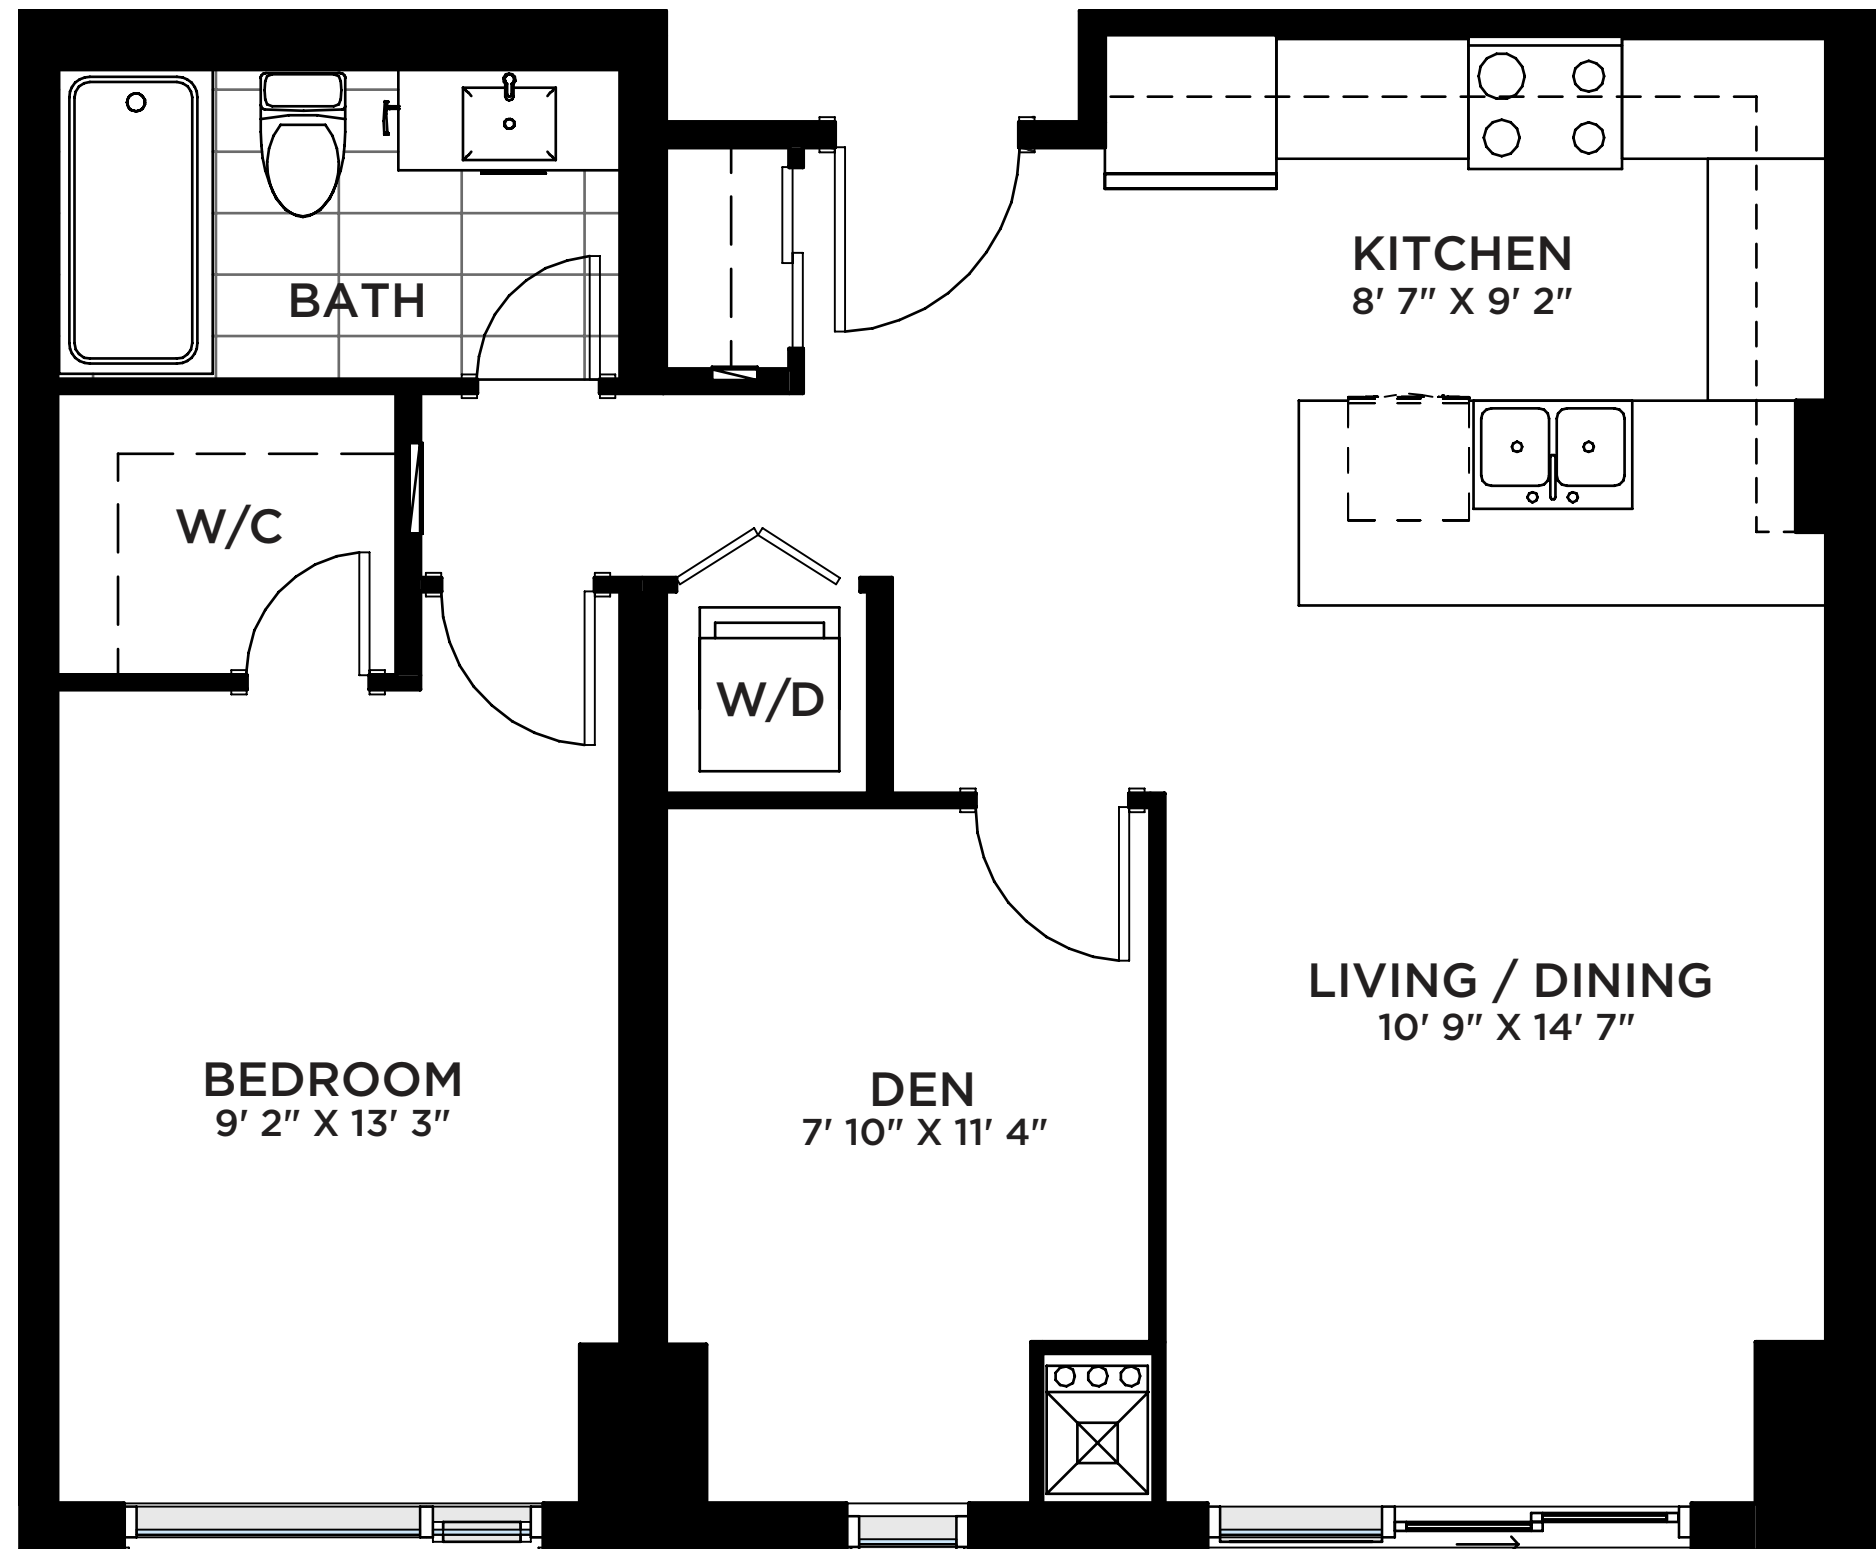

Mirage

1 bedroom + den | 737 sq.ft.

Ground Floor

Specifications are subject to change without notice. Actual usable space may vary from stated floor area. All room dimensions shown are approximate. All renderings are artist's concept. E. & O. E.